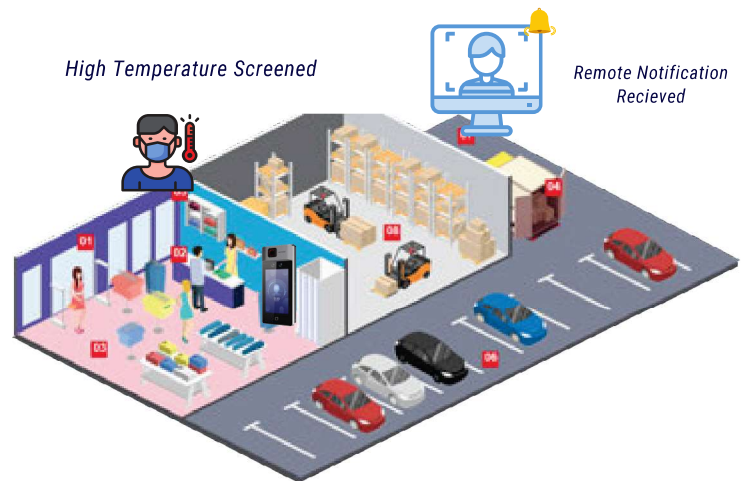

Thermographic
Cameras

Face Mask Detection

Remote Monitoring

Social Distancing
Detection

THERMAL TEMPERATURE SCREENING SOLUTIONS

Retail Facilities

Hikvision offers **fast** and **scalable** solutions for temperature screening and tracking employees, visitors, and customers health by proactively screening for an elevated temperature as they enter facilities.

Temperature Screening Technology allows you to:

- Monitor workforce health and provide early detection of symptoms
- Monitor social distancing and protective equipment.
- Provide Temperature Checks.
- Manage the system including remotely through an app interface or control client.
- Prevent crowding and control capacity with queue detection and people counting.

Highly Accurate Thermal and Optical Cameras includes Smart Features such as an Audible "No Mask Warning" and "Social Distancing Detection"

Thermographic Module with Mask Detection

Dual Lens People Counting